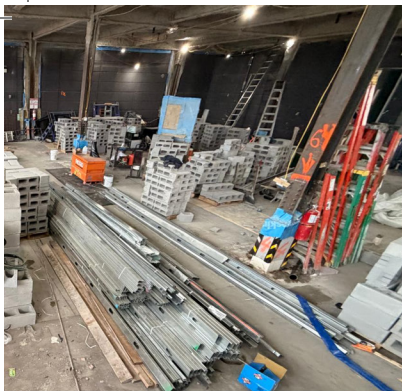

Mendy Cohen and the team at PH Works connected all roof drains and are actively roughing bathrooms and water lines on the fifth floor and roof areas.

At the same time, Mendel Wolf of Wave Masonry has completed approximately seventy percent of the exterior fifth-floor walls, while interior walls, bulkhead construction, door frames, and infrastructure openings continue moving ahead at a remarkable pace.

Prime Roofing, led by Kalman Shuchat, also completed major roofing and waterproofing work around the bulkhead and elevator shaft areas, helping secure and protect the structure as the project advances upward.

And perhaps the most exciting part, every single week the building looks different.

Behind the scenes, there is an enormous amount of coordination taking place every single day. Engineers, contractors, workers, and staff are pushing tirelessly to ensure the project moves forward safely, and efficiently.

It is all another investment in the future of our children's chinuch and in the continued growth of the Rebbe's mosdos here in Crown Heights.

Thank you to our parents, neighbors, friends, supporters, and the entire community for your continued patience, encouragement, and partnership throughout this journey.

Together, we continue going *העכער און העכער*!

The Lubavitcher Yeshiva Administration